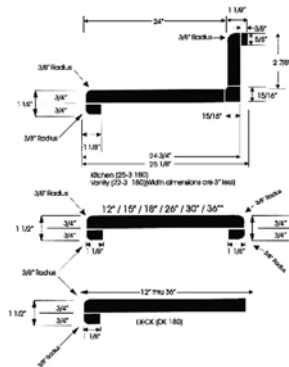

Euro 3/8 (Mystique)

* Need your countertops installed? Contact United about our Furnish & Install Program today.

See more info on
Capitoline Countertops
in our Featured Products
Section after page 72.

Visit us on the web at www.unitedplywoods.com

Birmingham, AL
1640 Mims Ave. SW
Ph: 205-925-7601
Fax: 205-925-1315
800-272-6486

Decatur, AL
723 Old Trinity Road
Ph: 256-355-3161
Fax: 256-355-0073
800-321-6886

Mobile, AL
5445 Business Parkway
Ph: 251-378-0188
Fax: 251-378-0190
877-531-7468

Montgomery, AL
581 Trade Center Street
Ph: 334-265-6721
Fax: 334-265-6725
800-392-8024