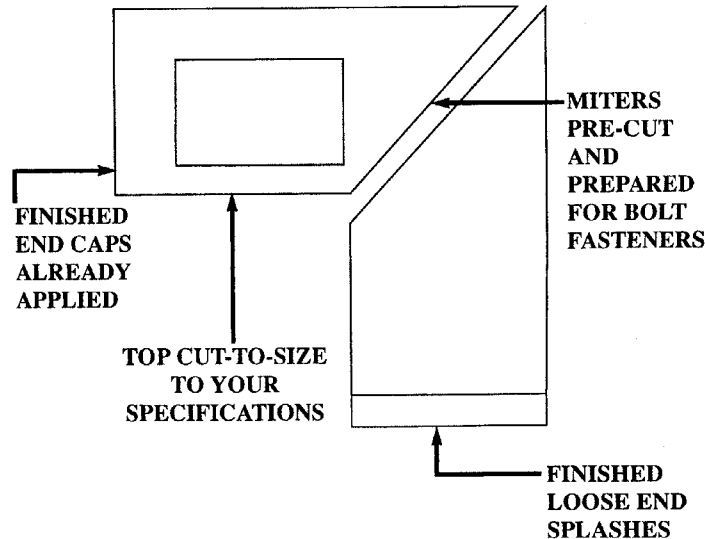

**Buy Your
Countertop
Ready For
Installation**

SINK HOLES PRE-CUT

STOCK FABRICATED SERVICES

Stock Fabricated Countertop What is included:

1. Kitchen or vanity in stock color.
2. Modern front profile.
3. One finish option per cut end. (Full cap, contour/appliance cap.)
4. Cut & mitered to customer's specified measurement. (Including connector bolts.)
5. Field joints in straight runs over 144 inches.
6. Standard bowl sink cut out.

Stock Fabricated 26" Bar What is included:

1. 26" Double rolled bar in a stock color.
2. Modern front profile.
3. One finish option per cut end. (Full cap, contour/appliance cap.)
4. Cut & mitered to customer's specified measurement. (Including connector bolts.)
5. Field joints in straight runs over 144 inches.
6. Standard bowl sink cut out.

Stock Fabricated 36" Bar What is included:

1. 36" Double rolled bar in a stock color.
2. Modern front profile.
3. One finish option per cut end. (Full cap, contour/appliance cap.)
4. Cut & mitered to customer's specified measurement. (Including connector bolts.)
5. Field joints in straight runs over 144 inches.
6. Standard bowl sink cut out.

Visit us on the web at www.unitedplywoods.com

Birmingham, AL
1640 Mims Ave. SW
Ph: 205-925-7601
Fax: 205-925-1315
800-272-6486

Decatur, AL
723 Old Trinity Road
Ph: 256-355-3161
Fax: 256-355-0073
800-321-6886

Mobile, AL
5445 Business Parkway
Ph: 251-378-0188
Fax: 251-378-0190
877-531-7468

Montgomery, AL
581 Trade Center Street
Ph: 334-265-6721
Fax: 334-265-6725
800-392-8024