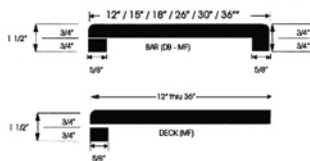

CAPITOLINE LAMINATE COUNTERTOPS

United Plywoods stocks Modern Front (Traditional) and Euro 3/8 (Mystique) particle board core tops in 25" kitchen tops, 26" bar tops and select 22" vanity tops.

Contact your sales representative for stock colors and availability.

Stock Fabricated 26" Bar What is included:

1. 26" Double rolled bar in a stock color.
2. Modern front profile.
3. One finish option per cut end. (Full cap, contour/appliance cap.)
4. Cut & mitered to customer's specified measurement. (Including connector bolts.)
5. Field joints in straight runs over 144 inches.
6. Standard bowl sink cut out.

Stock Fabricated 36" Bar What is included:

1. 36" Double rolled bar in a stock color.
2. Modern front profile.
3. One finish option per cut end. (Full cap, contour/appliance cap.)
4. Cut & mitered to customer's specified measurement. (Including connector bolts.)
5. Field joints in straight runs over 144 inches.
6. Standard bowl sink cut out.