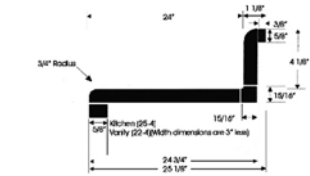

CAPITOLINE LAMINATE COUNTERTOPS

United Plywoods stocks Modern Front (Traditional) and Euro 3/8 (Mystique) particle board core tops in 25" kitchen tops, 26" bar tops and select 22" vanity tops.

Contact your sales representative for stock colors and availability.