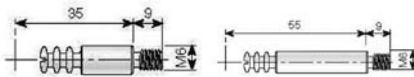

35mm SPIRAL CAM CONNECTING BOLTS

For panel thicknesses of 19mm (3/4") to 34mm (1-1/2"). M6. 7mm diameter. Zinc. 100 Pieces per box. Sold individually.

Item #	Description
521-735-034	Connecting Bolt for 35mm (1-3/8") Spiral Cam, 35mm L
521-755-032	Connecting Bolt for 35mm (1-3/8") Spiral Cam, 55mm L