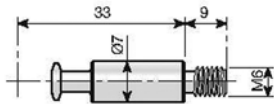

For panel thicknesses of 15mm (5/8") to 19mm (3/4"). M6 x 33mm. 7mm diameter. Zinc. 100 Pieces per box. Sold individually.

Item #	Description
520-133-036	Connecting Bolt for 25mm (1") Spiral Cam