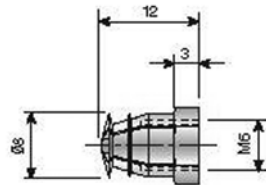

SPREADING DOWEL

Brass. 100 Pieces per box. Sold individually.

Item #	Description
944-112-105	M6 x 12mm