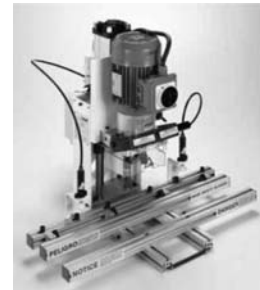

Item #	Oz.	Type
TC-1075	10.75	Top Cote
DC-1075	10.75	Dri Cote
BL-55	5.5	Bearing Lubricant

CONVERSION RAMS
Nexis Series

Hinge machine conversion rams to convert other brand hinge machines to insert Grass hinge products. Sold individually.

Item #	Description
GR10126	Blum Machine Grass Hinge Conversion Ram
GR10128	Salice Machine Grass Hinge Conversion Ram

HINGE MACHINE - PNEUMATIC

Ecoflex

Hinge drilling and insertion machine. 220 Volt - single phase. 45mm dowel/screw spread pattern. Additional 3-spindle 32mm spread for line boring. Quick disconnect chucks. Lighted work surface. Pneumatic material hold down cylinders. Built in drilling depth stops. Standard hinge insertion ram included. Boring bits sold separately. Sold individually.

Item #
GR10131

HINGE MACHINES - PNEUMATIC

EcoPress

Hinge drilling and insertion machines. 42mm dowel/screw spread pattern. Additional 3-spindle 32mm spread for line boring. Quick disconnect chucks. Pneumatic material hold down cylinders. Built in drilling depth stops. Hinge insertion ram and boring bits sold separately. Sold individually.

Item #	Description
GR10196	220 Volt - Single Phase
GR10198	110 Volt - Single Phase

ECOPRESS MACHINE ACCESSORIES

Zargen and hinge drilling accessories. Can be used for left hand and/or right hand flipper stop. Sold individually.