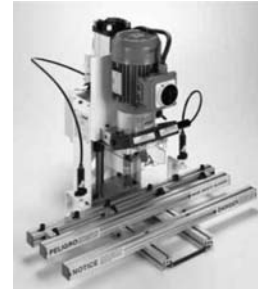

Item #	Oz.	Type
TC-1075	10.75	Top Cote
DC-1075	10.75	Dri Cote
BL-55	5.5	Bearing Lubricant

CONVERSION RAMS  
Nexis Series

Hinge machine conversion rams to convert other brand hinge machines to insert Grass hinge products. Sold individually.

Item #	Description
GR10126	Blum Machine Grass Hinge Conversion Ram
GR10128	Salice Machine Grass Hinge Conversion Ram

HINGE MACHINE - PNEUMATIC

Ecoflex

Hinge drilling and insertion machine. 220 Volt - single phase. 45mm dowel/screw spread pattern. Additional 3-spindle 32mm spread for line boring. Quick disconnect chucks. Lighted work surface. Pneumatic material hold down cylinders. Built in drilling depth stops. Standard hinge insertion ram included. Boring bits sold separately. Sold individually.

Item #
GR10131

HINGE MACHINES - PNEUMATIC

EcoPress

Hinge drilling and insertion machines. 42mm dowel/screw spread pattern. Additional 3-spindle 32mm spread for line boring. Quick disconnect chucks. Pneumatic material hold down cylinders. Built in drilling depth stops. Hinge insertion ram and boring bits sold separately. Sold individually.

Item #	Description
GR10196	220 Volt - Single Phase
GR10198	110 Volt - Single Phase

ECOPRESS MACHINE ACCESSORIES

Zargen and hinge drilling accessories. Can be used for left hand and/or right hand flipper stop. Sold individually.