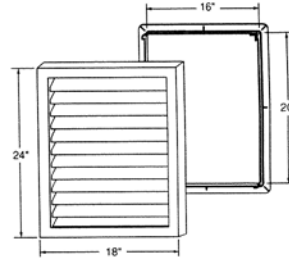

GABLE VENTS

2-Piece - Rectangular

Features 5/8" to 1-1/4" siding receiver with 1/8" increments. 1-1/2" thickness, 18" x 24". 99.4 sq. in. net free area.

Item #	Color
68808	White
68809	Wicker

VINYL SHUTTERS

Louvered

Constructed of high-density copolymer with baked on acrylic finish. Includes 3 painted steel mounting screws and shutter plugs. Available in White, Black, Blackwatch Green, Blue, Brown, Copper, Dark Berry, Dark Navy, Dark Spruce, Georgetown Blue, Green, Gray, Pebblestone Clay, Red, Spanish Moss, Terra Brown, Vinyard Red, Winestone.

Item #	Size In.
VINLV1525	15 x 25
VINLV1531	15 x 31
VINLV1535	15 x 35
*VINLV1539	15 x 39
VINLV1543	15 x 43
VINLV1547	15 x 47
*VINLV1551	15 x 51
*VINLV1555	15 x 55
*VINLV1559	15 x 59
*VINLV1563	15 x 63
VINLV1567	15 x 67
*VINLV1571	15 x 71
*VINLV1575	15 x 75
VINLV1581	15 x 81

* Stocked in black, green, red and white.

Visit us on the web at www.unitedplywoods.com

Birmingham, AL
1640 Mims Ave. SW
Ph: 205-925-7601
Fax: 205-925-1315
800-272-6486

Decatur, AL
723 Old Trinity Road
Ph: 256-355-3161
Fax: 256-355-0073
800-321-6886

Mobile, AL
5445 Business Parkway
Ph: 251-378-0188
Fax: 251-378-0190
877-531-7468

Montgomery, AL
581 Trade Center Street
Ph: 334-265-6721
Fax: 334-265-6725
800-392-8024