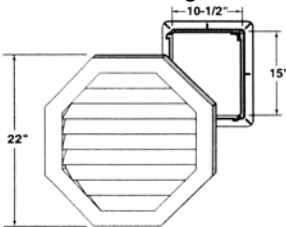

GABLE VENTS
2-Piece - Octagonal

Features 5/8" to 1-1/4" siding receiver with 1/8" increments. 1-1/2" thickness, 22" outside height with 37.4 sq. in. net free area.

Item #	Color
68708	White
68709	Wicker