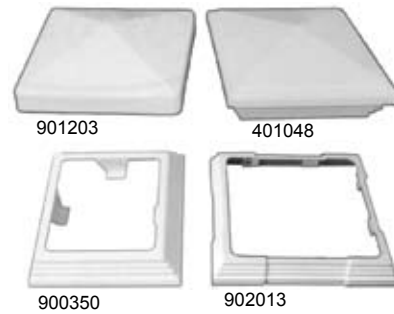

CAPS & TRIMS
Vinyl

For use in railing and fence post installations. 4" square. White.

Item #	Description
901203	External pyramid cap
401048	Classic cap
900350	Classic post trim ring
902013	Universal 4-pc. post trim ring

STANDARD POST WRAPS

Adhesion fastening. Easy retrofit. White.

Item #	Size In.
401060	4 x 4 x 96
401062	6 x 6 x 96

Visit us on the web at www.unitedplywoods.com

Birmingham, AL
1640 Mims Ave. SW
Ph: 205-925-7601
Fax: 205-925-1315
800-272-6486

Decatur, AL
723 Old Trinity Road
Ph: 256-355-3161
Fax: 256-355-0073
800-321-6886

Mobile, AL
5445 Business Parkway
Ph: 251-378-0188
Fax: 251-378-0190
877-531-7468

Montgomery, AL
581 Trade Center Street
Ph: 334-265-6721
Fax: 334-265-6725
800-392-8024