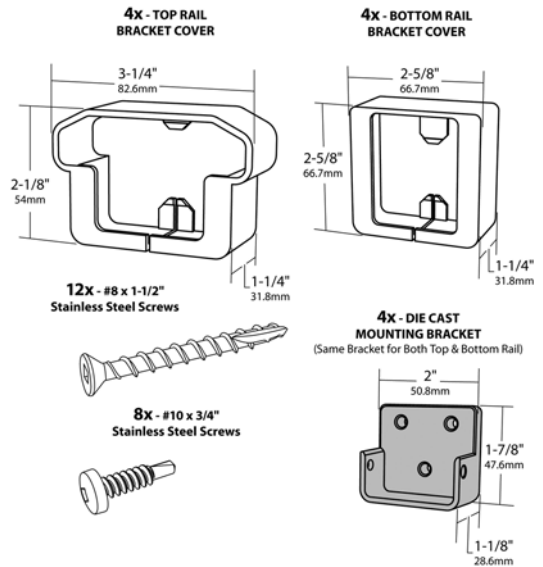

**VINYL LEVEL BRACKET KIT
Landmark Series**

Item #	Color
400610	White