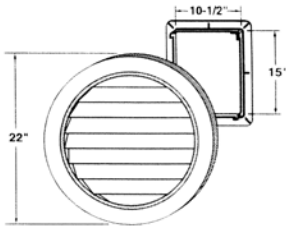

GABLE VENTS
2-Piece - Round

Features 5/8" to 1-1/4" siding receiver with 1/8" increments. 1-1/2" thickness, 22" outside dia. with 37.1 sq. in. net free area.

Item #	Color
68608	White
68609	Wicker