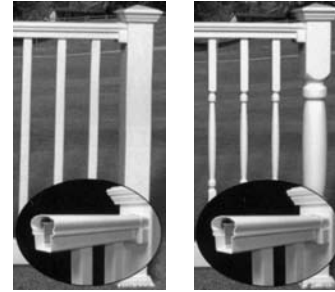

RAILING KITS

Vinyl - Contour

Includes 3" vinyl contour top rail; 2" x 3.5" vinyl bottom rail; balusters; (2) aluminum rail inserts; (2) contour mounting brackets and (2) standard mounting brackets with screws. White.

Vinyl Railing Kits

Item #	Contour	Length Ft.	No. Balusters
Square Balusters			
401003	Level	6	13
401015	Level	8	18
401031	Level	10	22
401003A	Stair	6	12
401011	Stair	8	17
Turned Balusters			
401006	Level	6	14
401014	Level	8	19
401033	Level	10	24
401006A	Stair	6	13
401019	Stair	8	18

Accessories

Item #	Description
900385	Contour level mounting bracket kit w/ 4 brackets and screws
900390	Contour stair mounting bracket kit w/ 4 brackets and screws
401181	Round column bracket adapter
401077	45° Contour bracket adapter for top rail
401078	22.5° Standard/contour bracket adapter
401079	Standard rail adapter

Birmingham, AL
1640 Mims Ave. SW
Ph: 205-925-7601
Fax: 205-925-1315
800-272-6486

Decatur, AL
723 Old Trinity Road
Ph: 256-355-3161
Fax: 256-355-0073
800-321-6886

Mobile, AL
5445 Business Parkway
Ph: 251-378-0188
Fax: 251-378-0190
877-531-7468

Montgomery, AL
581 Trade Center Street
Ph: 334-265-6721
Fax: 334-265-6725
800-392-8024