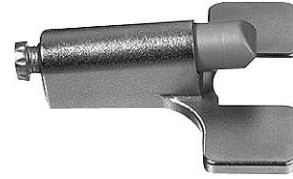

Item #	Description
LEFGC00K276	Lift Up / Drop Down Klok

**ACROBAT – LIFT UP PISTONS**

For face frame and frameless applications. Effortless opening. 267mm (10-1/2") opening length. Available in two opening strengths. Use 2-80N Acrobats on doors weighing up to 8.75lbs and 27-1/2" width. Use 2-100N Acrobats on doors weighing up to 17.5lbs and 13-3/4" width. Non-handed. Pack includes: Acrobat piston, door and cabinet mounting brackets. 100 Packs per box. Sold by the pack.

Item #	Description
PGA243C080A	Standard Duty Acrobat 80N
PGA243C100A	Medium Duty Acrobat 100N

**SOFT-CLOSE - UNISOFT**

Adjustable

UniSoft universal soft-close for cabinet doors. UniSoft can be used with any self closing concealed European hinge. Sold by the pack.

Item #	Packs per box
GR10058	125

**SOFT-CLOSE ADAPTER - NEXIS**

Adjustable

To be used with self-closing Nexis hinges. 95-degree, 110-degree, 125-degree, negative 45-degree, 45-degree diagonal corner and blind corner designs. Sold individually.

Item #	Box Qty
GR10050	125

**SOFT-CLOSE MOUNTING BRACKET**

NEXIS IMPRESSO

Adjustable

To be used with self closing Nexis Impresso hinges with #GR10056 soft close mechanism. 95-degree, 110-degree, 125-degree, negative 45-degree, 45-degree diagonal corner and blind corner designs. Sold individually.