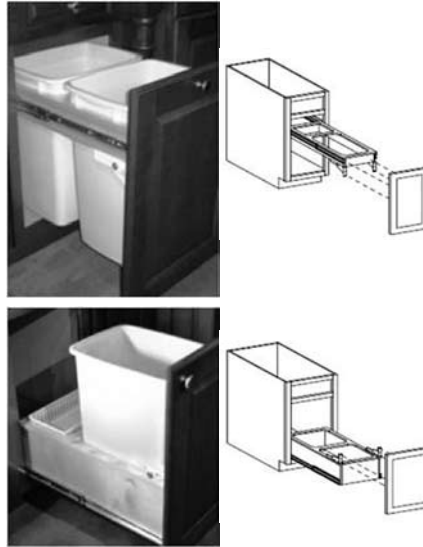

WOOD WASTE BIN PULL OUTS
Clear Prefinished - Soft Close - Full Extension

Soft close, full extension slide system. Door mount. White bins. Sold individually.

Item #	Description
WBIN-BM-SCL-15	Bottom Mount Waste bin Single 36QT 22-1/2" D x 11-3/4" W x 19" H
WBIN-BM-SCL-18	Bottom Mount Waste bin Double 36 QT 22-1/2" D x 14-3/4" W x 19" H
WBIN-BM-SCL-21	Bottom Mount Waste bin Double 36 QT 22-1/2" D x 18" W x 19" H
WBIN-POSGL-15SCL	Top Mount Waste bin Single 36 QT 22" D x 11-7/8 W x 18" H
WBIN-PODBL-18SCL	Top Mount Waste bin Double 36 QT 22" D x 14-7/8" W x 18" H