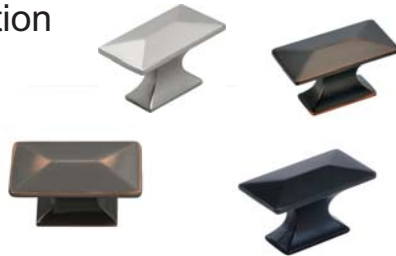

Bungalow Collection

Knob
1-3/4" x 15/16"

*Sold individually with screws

Item #	Description	UOM	Box Qty
P2151-SN	Satin Nickel	Each	10
P2151-RB	Refined Bronze	Each	10
P2151-OBH	Oil-Rubbed Bronze Highlighted	Each	10
P2151-10B	Oil-Rubbed Bronze	Each	10